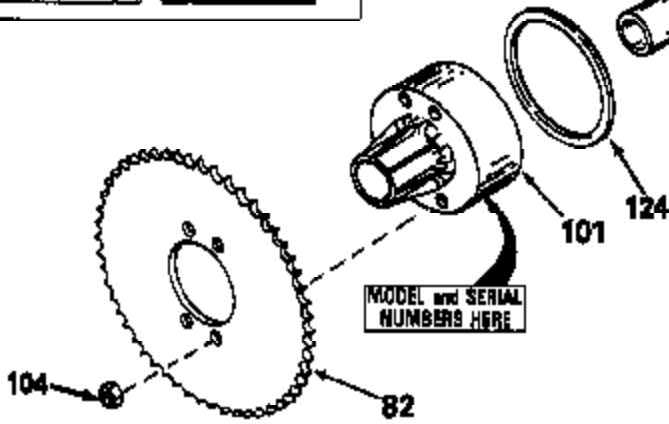

JOIST

SICHER IST DAS:
DAS ORIGINAL

47	48
47A	48A
47B	48B
47C	48C
47D	48D
47E	48E
47H	48H
47L	48L

47M	48M
47P	48P
47R	48R
47V	48V
47W	48W
47X	48X

Ref #	Part Number	Qty	Description
13	778221		Gear, Bevel (16 teeth)
14	778068		Gear, Pinion (16 teeth)
17	786040		Pin, Drive
26	792018		Ring, Retaining
26	792125		Ring, Retaining (4 required) (Pkg. of 2)
31	780001		Washer (3/4" ID x 1-1/2" OD x 1/16" t hick)
31A	780096		Washer, Thrust
47M	774822		Axle (6-7/16" long)
48M	774822		Axle (6-7/16" long)
82	786042		Sprocket. No Teeth 40. O.D. 6.650
82	786043		Sprocket. No Teeth 54. O.D. 8.823
82	786051		Sprocket. No Teeth 60. O.D. 9.841
82	786070	100-142B	Sprocket. No Teeth 48. O.D. 7.920
82	786041A	Peerless	Sprocket. No Teeth 45. O.D. 7.389
90	788067B		Grease (32 oz. bottle Bentonite greas e)
101	774344		Differential Carrier Hsg (Incl. 137)
102	774345		Differential Carrier Hsg (Incl. 139)
103	792041		Screw, 5/16-18 x 3-3/4"
104	792042		Nut, Lock, 5/16-18 (Use as required)
104A	792061		Washer, Flat, 5/16"
137	780077		Bushing (3/4" ID x 1-1/16" OD x 2-1/1 6" long)
139	780077		Bushing (3/4 ID x 1-1/16" OD x 2-1/16 " long)