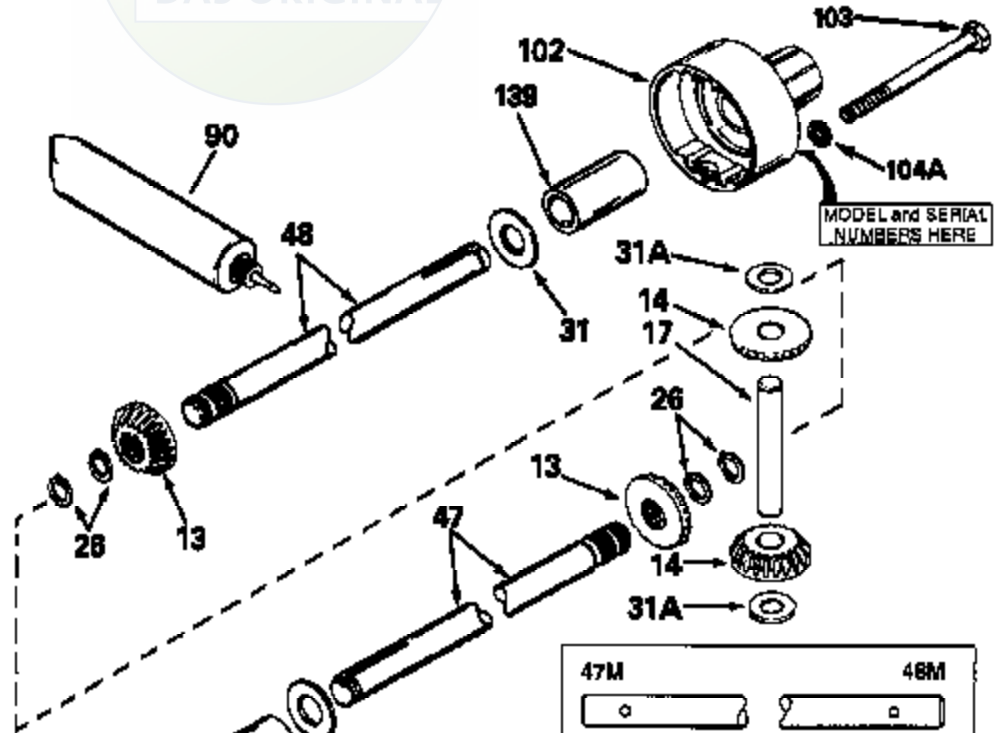

JOIST

SICHER IST DAS:
DAS ORIGINAL

47	48
47A	48A
47B	48B
47C	48C
47D	48D
47E	48E
47H	48H
47L	48L

47M	48M
47P	48P
47R	48R
47V	48V
47W	48W
47X	48X

Ref #	Part Number	Qty	Description
13	778221		Gear, Bevel (16 teeth)
14	778068		Gear, Pinion (16 teeth)
17	786040		Pin, Drive
26	792018		Ring, Retaining
26	792125		Ring, Retaining (4 required) (Pkg. of 2)
31	780001		Washer (3/4" ID x 1-1/2" OD x 1/16" t hick)
31A	780096		Washer, Thrust
47M	774822		Axle (6-7/16" long)
48M	774822		Axle (6-7/16" long)
82	786042		Sprocket. No Teeth 40. O.D. 6.650
82	786043		Sprocket. No Teeth 54. O.D. 8.823
82	786051		Sprocket. No Teeth 60. O.D. 9.841
82	786070	100-142B	Sprocket. No Teeth 48. O.D. 7.920
82	786041A	Peerless	Sprocket. No Teeth 45. O.D. 7.389
90	788067B		Grease (32 oz. bottle Bentonite greas e)
101	774344		Differential Carrier Hsg (Incl. 137)
102	774345		Differential Carrier Hsg (Incl. 139)
103	792041		Screw, 5/16-18 x 3-3/4"
104	792042		Nut, Lock, 5/16-18 (Use as required)
104A	792061		Washer, Flat, 5/16"
137	780077		Bushing (3/4" ID x 1-1/16" OD x 2-1/1 6" long)
139	780077		Bushing (3/4 ID x 1-1/16" OD x 2-1/16 " long)